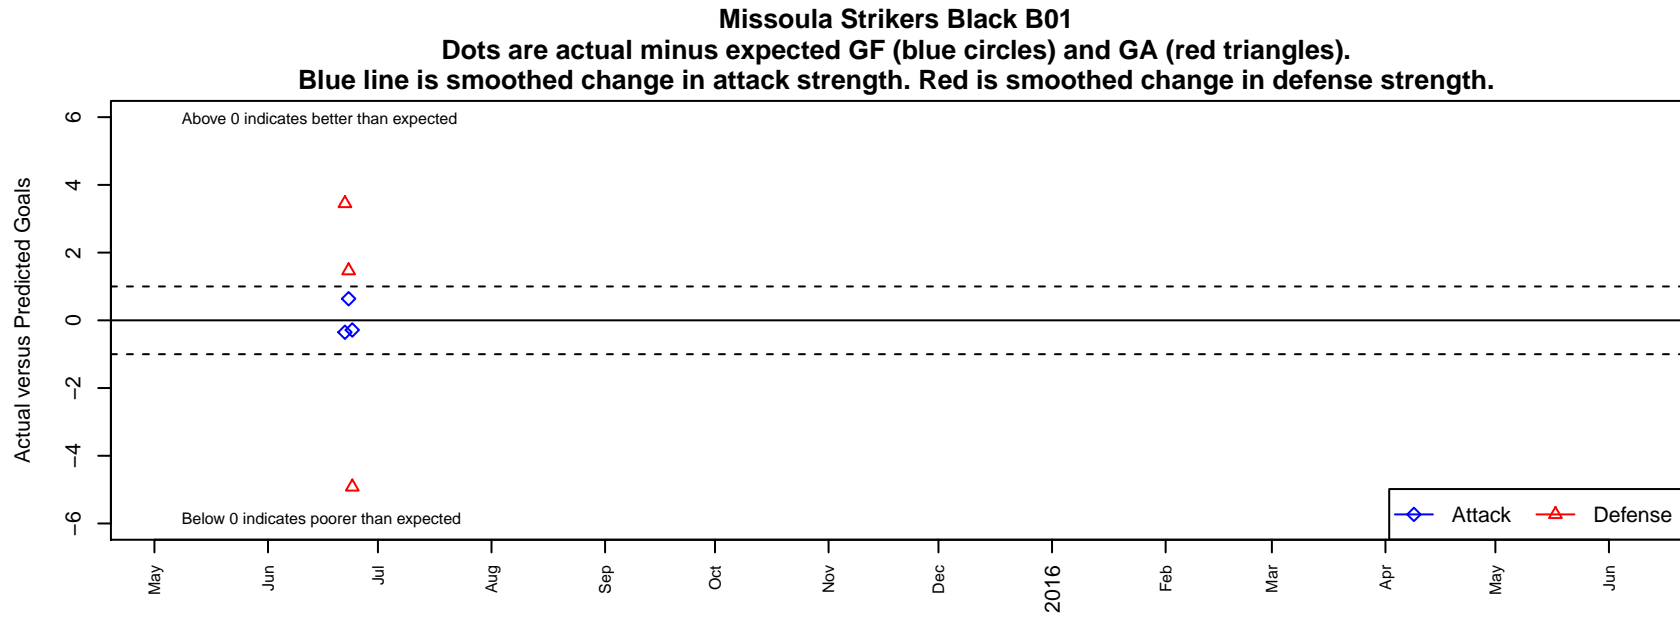

Missoula Strikers Black B01

Missoula Strikers
Missoula, MT
B01 total strength=1242
attack=5.76 defense=3.7

alt names used:
Missoula Strikers Black PR (MT)

Venues played:
2015 Far West Regionals U13

date	home		away		venue	pred.home	pred.away
2015-06-24	Pateadores IER B01	8	Missoula Strikers Black B01	0	2015 Far West Regionals U13	3.08	0.29
2015-06-23	Missoula Strikers Black B01	1	SC del Sol 02 Leebrook B01	4	2015 Far West Regionals U13	0.36	5.47
2015-06-22	Maui United Soccer Club 02 B01	2	Missoula Strikers Black B01	0	2015 Far West Regionals U13	5.45	0.35